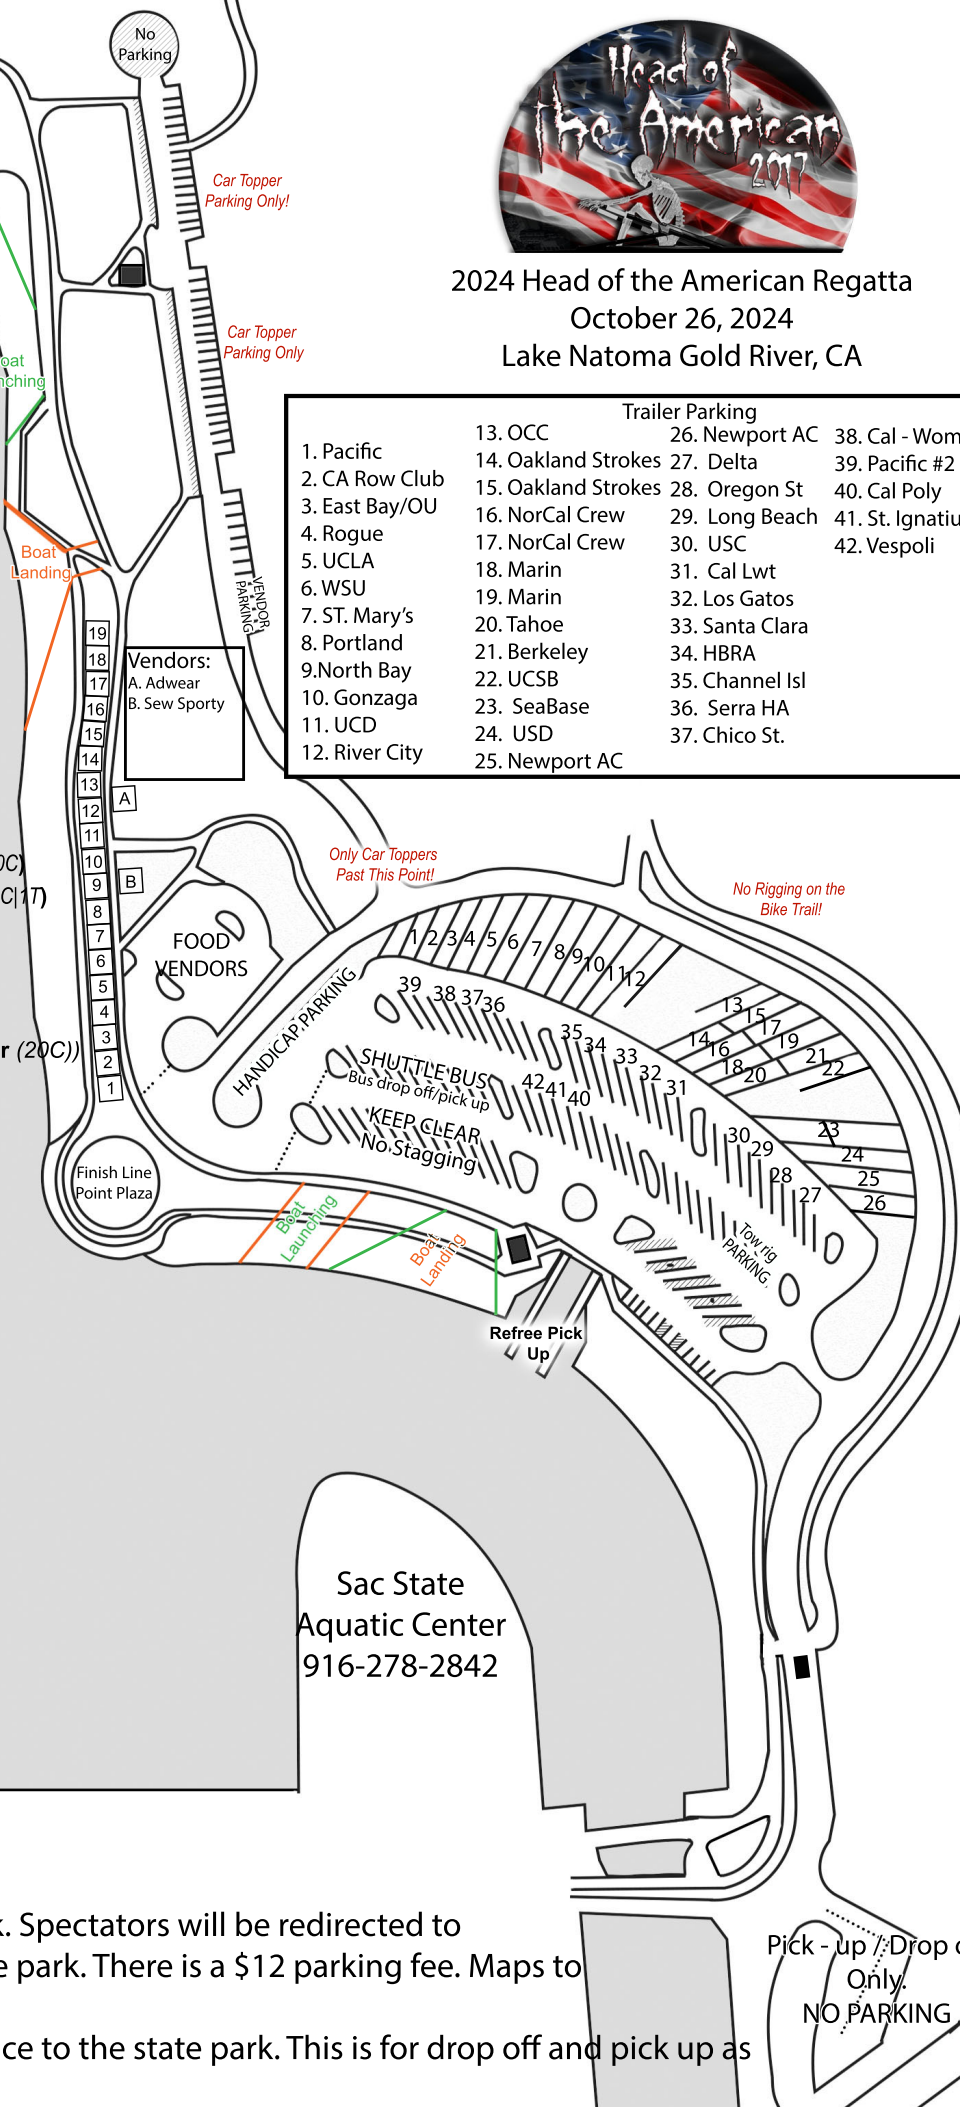

RACE COURSE

2024 Head of the American Regatta
 October 26, 2024
 Lake Natoma Gold River, CA

- 19. Marin Rowing
- 17. & 18. NorCal Crew (30C|4T)
- 16. Rogue River Masters
- 15. East Bay/Oakland United
- 14. Sonoma State
- 13. St. Ignatius College Prep
- 12. Orange Coast College
- 11. UCLA Women's Rowing (20C)
- 10. North Bay Rowing Club (10C|17)
- 9. University of Portland (13C)
- 7. & 8. River City Rowing
- 6. Berkeley High Crew
- 5. Pacific Rowing (2T)
- 3. & 4. Newport Aquatic Center (20C)
- 2. Oakland Strokes
- 1. Capital Crew

		Trailer Parking	
1. Pacific	13. OCC	26. Newport AC	38. Cal - Women
2. CA Row Club	14. Oakland Strokes	27. Delta	39. Pacific #2
3. East Bay/OU	15. Oakland Strokes	28. Oregon St	40. Cal Poly
4. Rogue	16. NorCal Crew	29. Long Beach	41. St. Ignatius
5. UCLA	17. NorCal Crew	30. USC	42. Vespoli
6. WSU	18. Marin	31. Cal Lwt	
7. ST. Mary's	19. Marin	32. Los Gatos	
8. Portland	20. Tahoe	33. Santa Clara	
9. North Bay	21. Berkeley	34. HBRA	
10. Gonzaga	22. UCSB	35. Channel Isl	
11. UCD	23. SeaBase	36. Serra HA	
12. River City	24. USD	37. Chico St.	
	25. Newport AC		

Sac State Aquatic Center
 916-278-2842

Helpful Information:

The State Park gates will open at 6am.
 There is no parking in the Nimbus Flat State Park. Spectators will be redirected to event parking which has shuttles running into the park. There is a \$12 parking fee. Maps to event parking are on the back side.
 There will be a turn around lot before the entrance to the state park. This is for drop off and pick up as there will be no cars allowed into the state park.
 Pick-up / Drop-off Only.
 NO PARKING